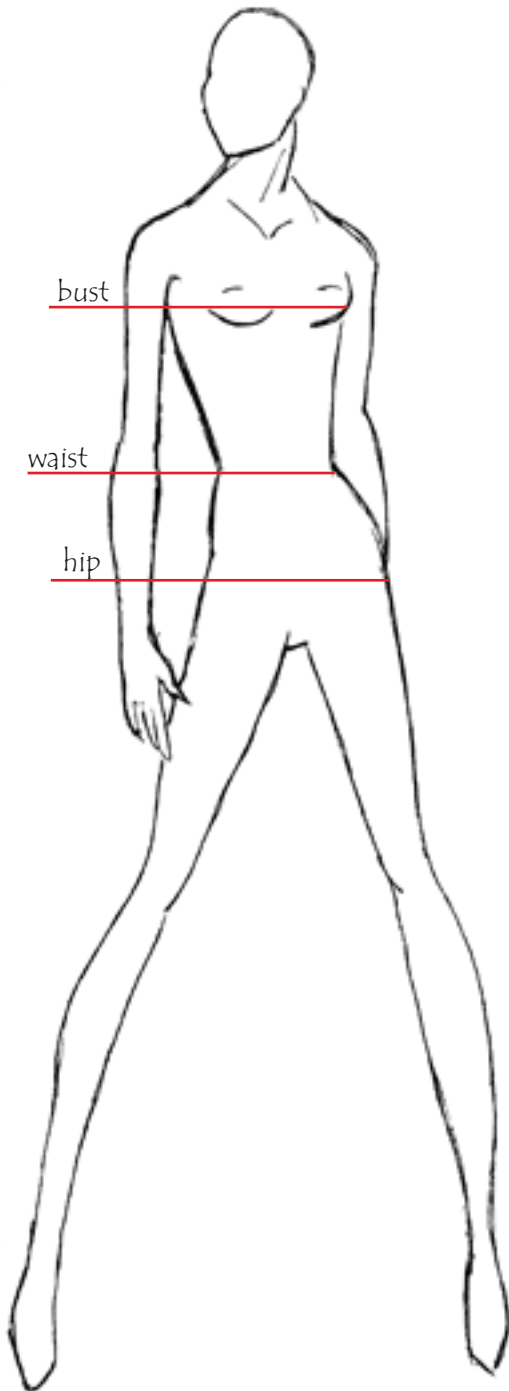

## Sizing

	(xs )	(sm )	(med )	(lg )
Bust	32 - 33	34 - 36	37 - 38	39 - 40
Waist	25 -26	27 - 28	29 - 30	31 - 32
Hip	35 - 36	37 -38	39 - 40	41- 42

\*all pants come in 34" inseam

\*bust measurement is at the fullest part of the bust

\*waist measurement is just below the navel

\*hip measurement is at the fullest part of the hip and rear.